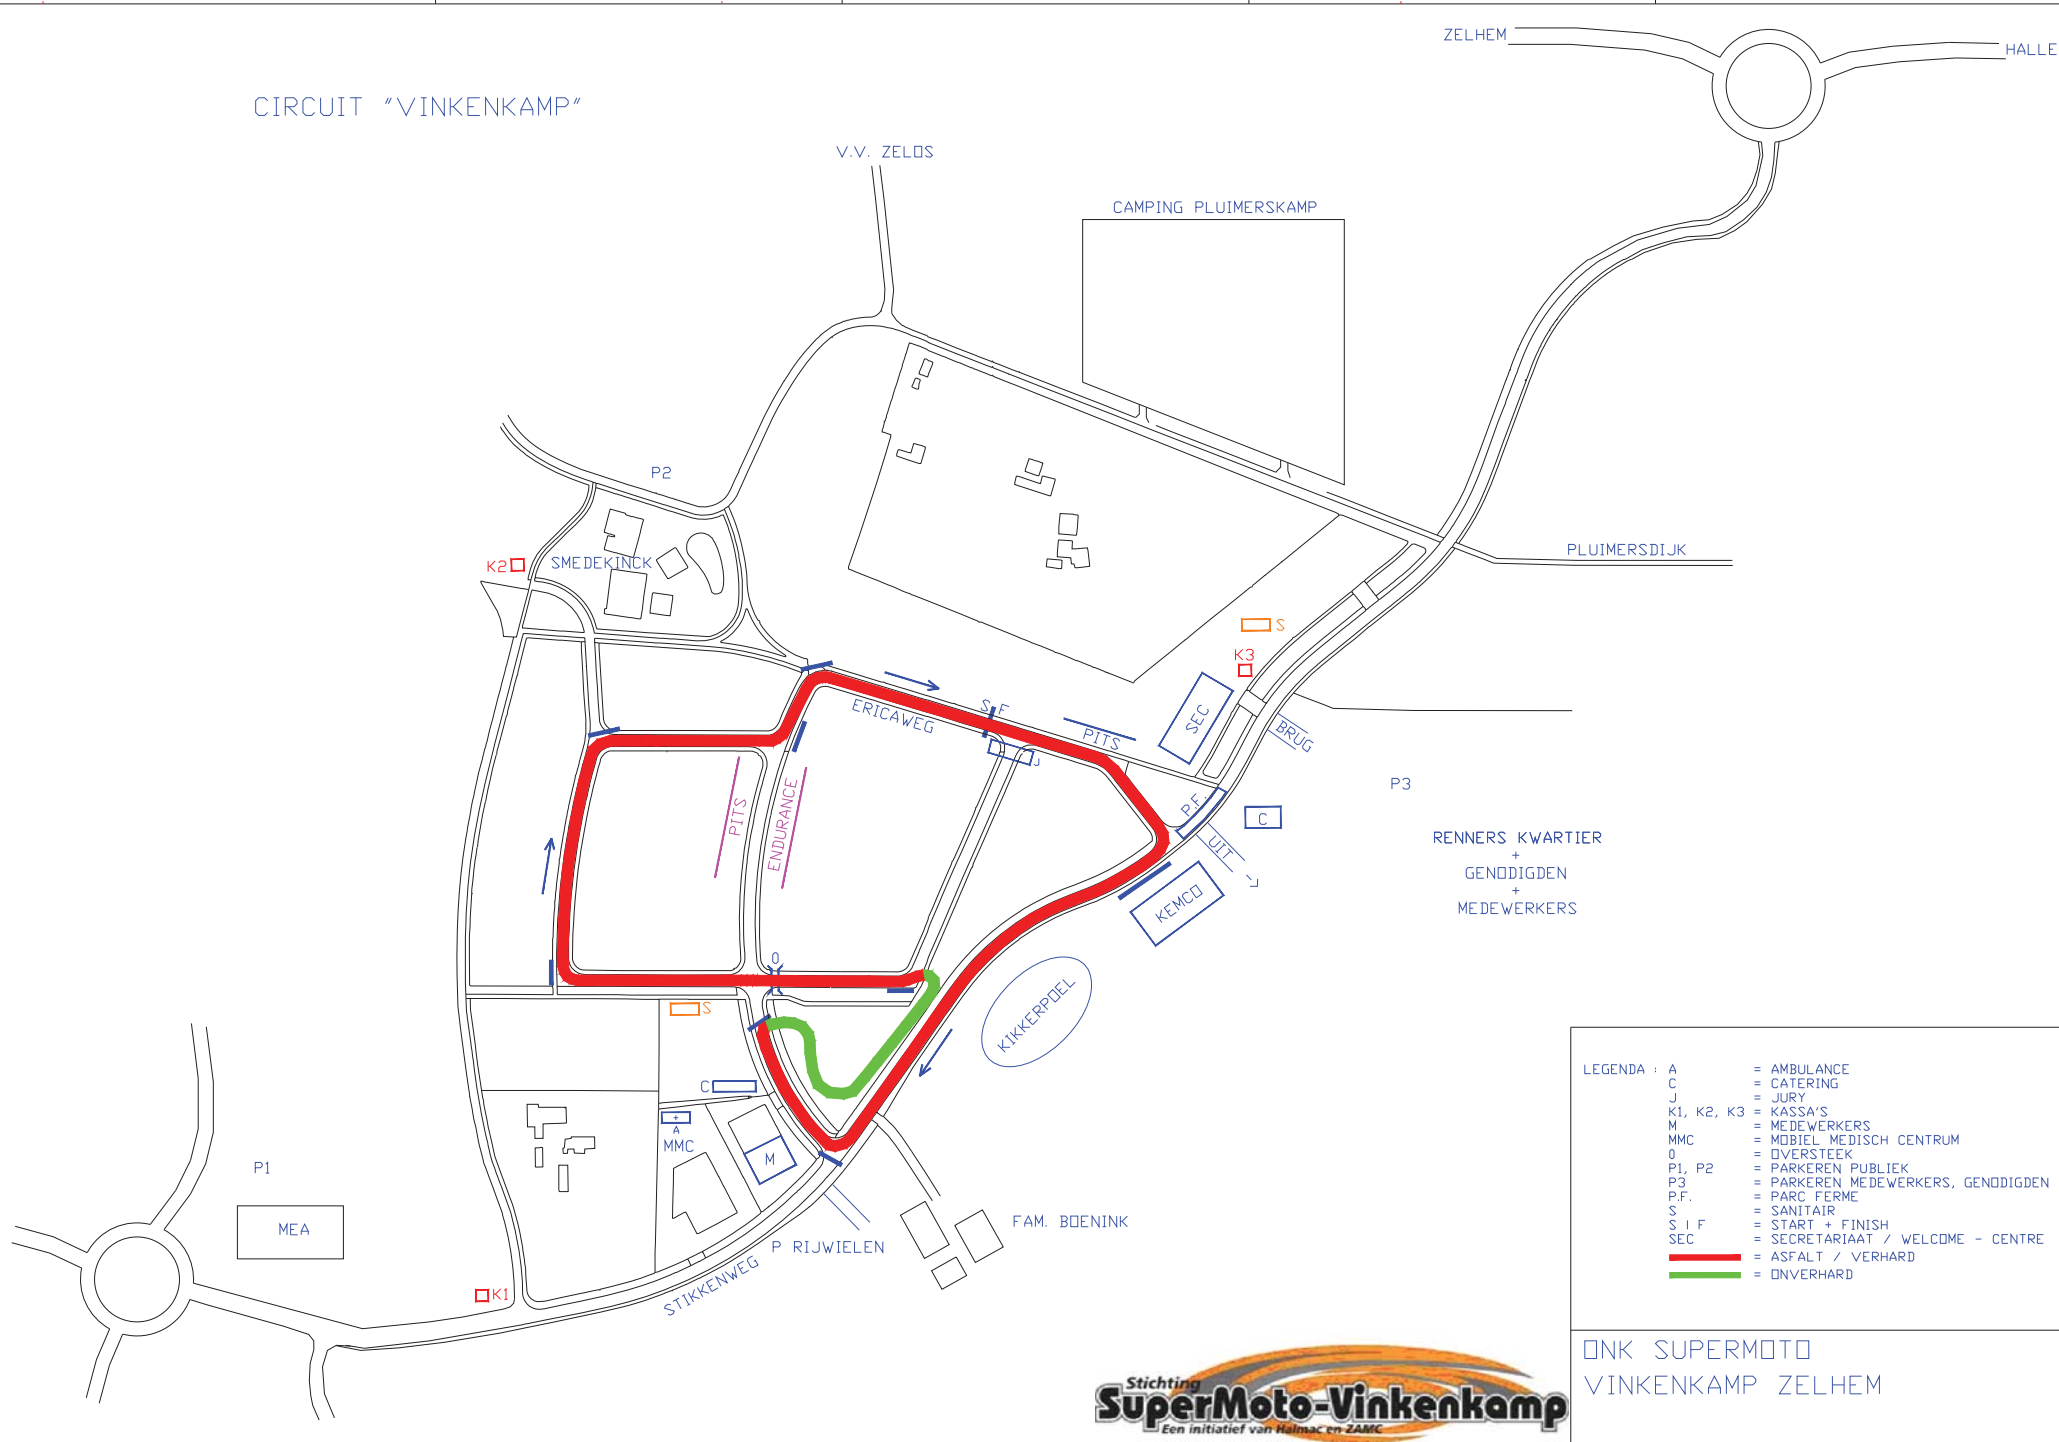

# CIRCUIT "VINKENKAMP"

LEGENDA :

A	=	AMBULANCE
C	=	CATERING
J	=	JURY
K1, K2, K3	=	KASSA'S
M	=	MEDEWERKERS
MMC	=	MOBIEL MEDISCH CENTRUM
O	=	OVERSTEEK
P1, P2	=	PARKEREN PUBLIEK
P3	=	PARKEREN MEDEWERKERS, GENDIGDEN
P.F.	=	PARC FERME
S	=	SANITAIR
S I F	=	START + FINISH
SEC	=	SECRETARIAAT / WELCOME - CENTRE
(Red line)	=	ASFALT / VERHARD
(Green line)	=	ONVERHARD

DNK SUPERMOTO  
VINKENKAMP ZELHEM